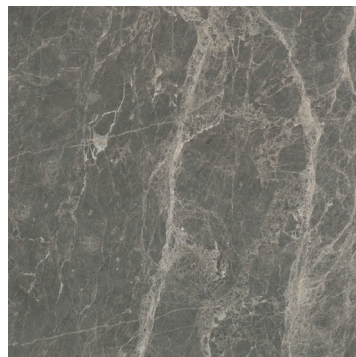

SILVERMINK