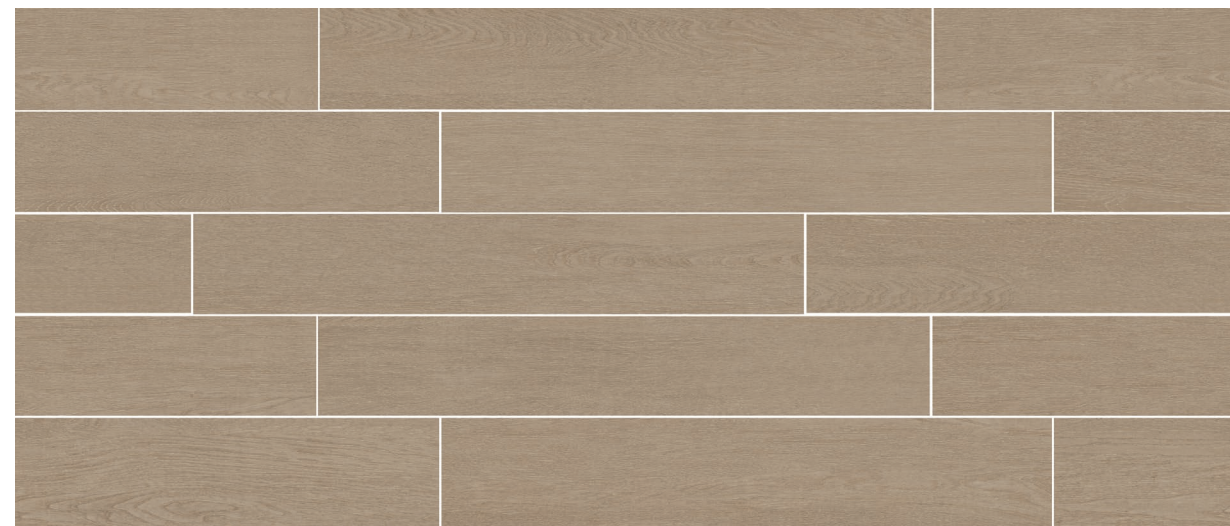

Alleywood Beige
Sizes: 150x900