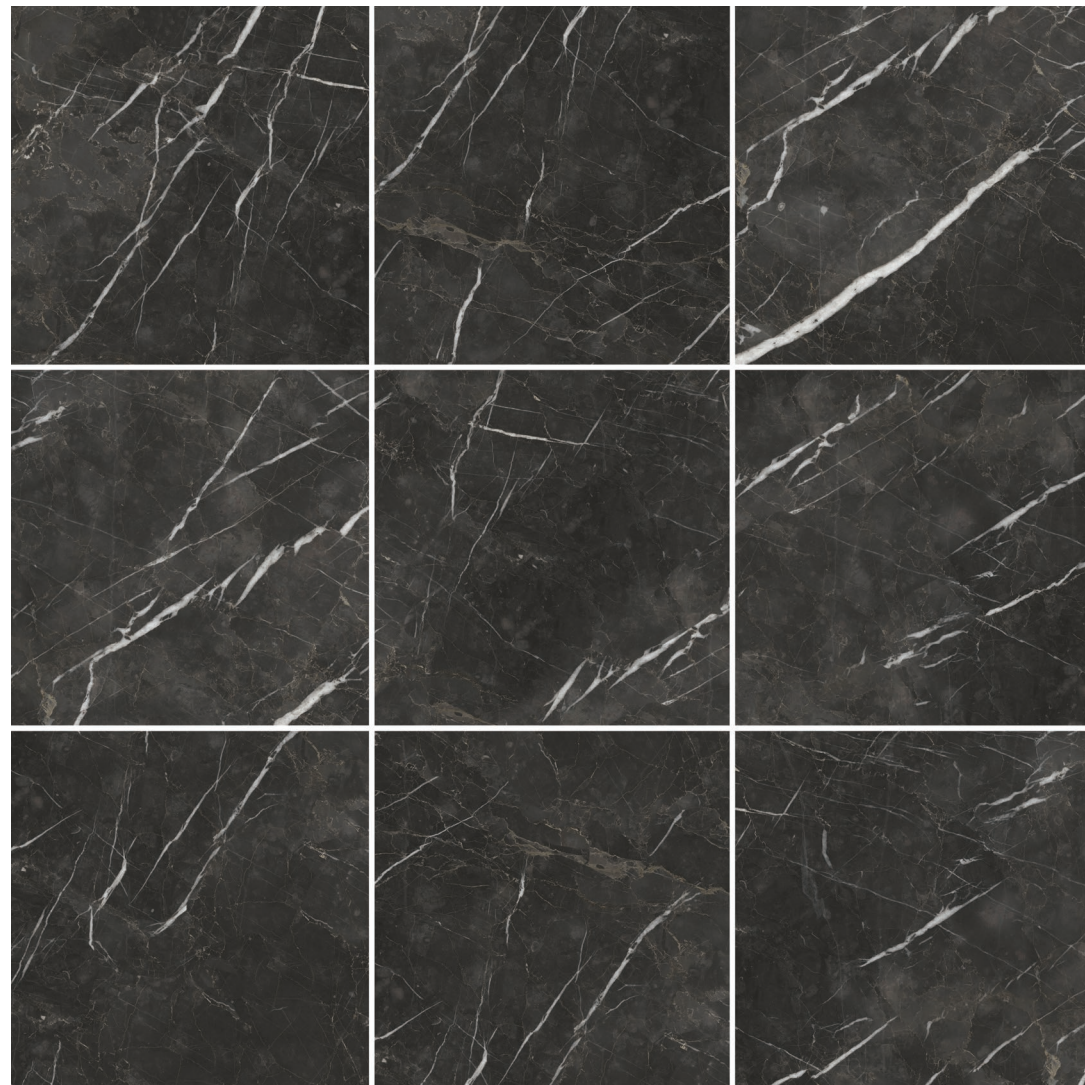

Carnico Nero

Sizes: 300x300 / 300x600 / 600x600