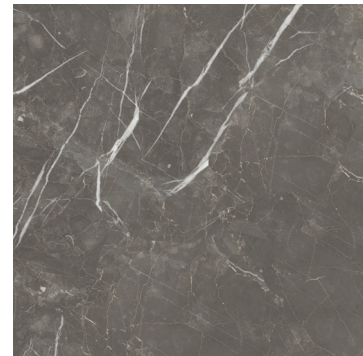

Cliffstone Carbon

Sizes: 300x300 / 300x600 / 600x600

Cliffstone Moka

BIANCO

GRIPTEC*  R10
POLISHED

PERLA

GRIPTEC*  R10
POLISHED

GRIGIO