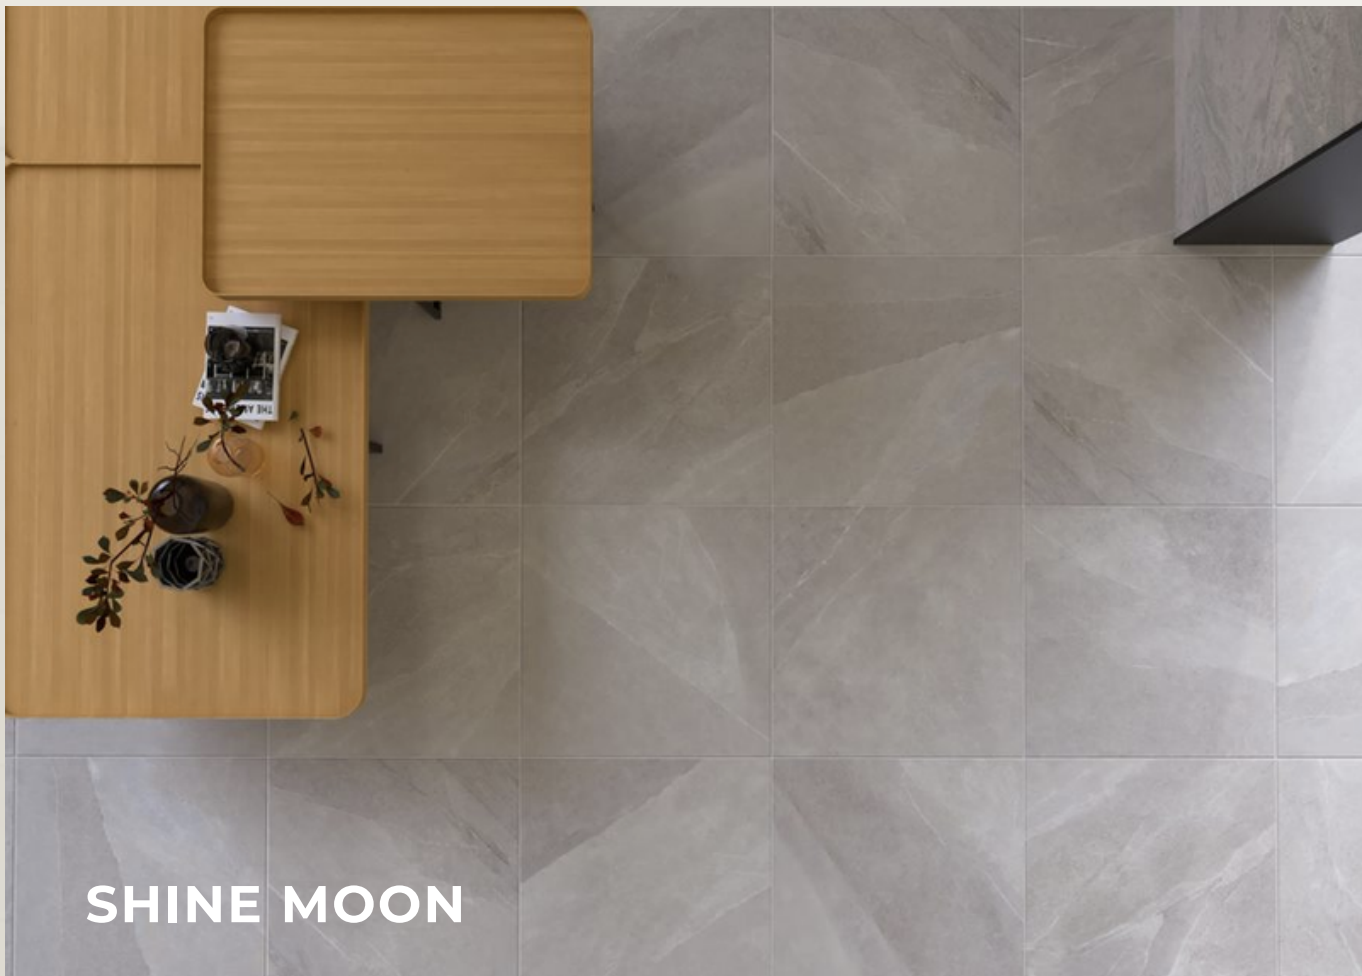

DISCOVER THE BEAUTY OF SLATE

***INTRODUCING THE SHINE SERIES FROM OUR
STUDIO COLLECTION***

STUDIO - SHINE BIANCO

Introducing the Shine Series from our Studio Collection – a stunning range of Heritage Ceramics glazed porcelain tiles collection inspired by the beauty of soft slate stone. Crafted with meticulous attention to detail, these exquisite tiles are designed to add an elegant touch to any space.

FEATURES

- **0.5% water absorption**
- **600x600mm, 300x600mm, and 300x300mm available sizes**
- **R10 and Lapatto surface textures**
- **12 Faces and V2 Shade Variation**
- **Refined colors available that includes Bianco, Beige, Perla, Moon, Cenere, and Anthracite**
- **R10 and Lapatto surface textures**