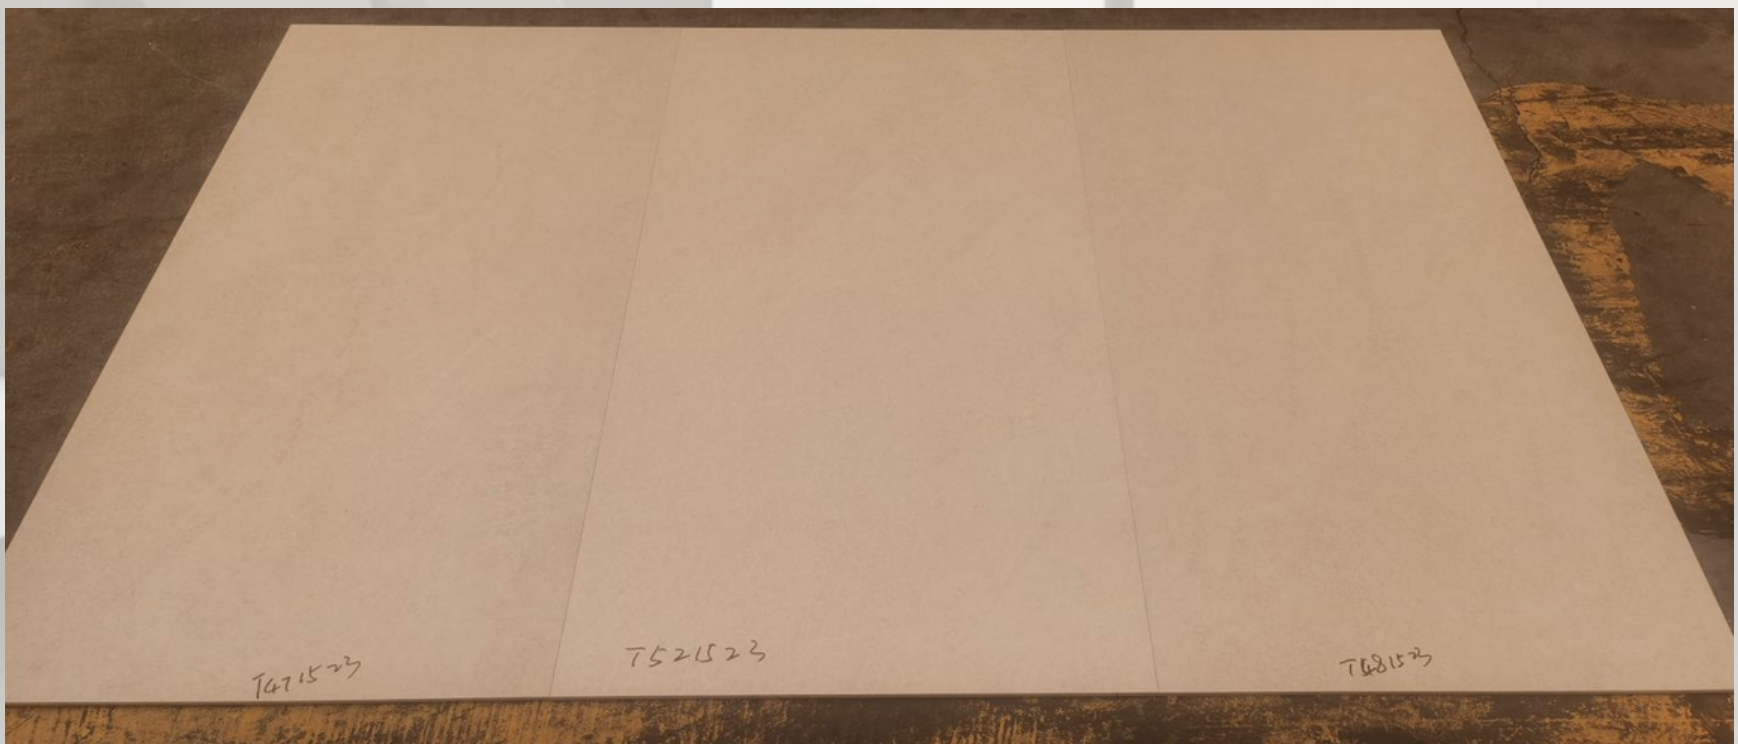

Manhattan White:

This pristine white slab, inspired by the timeless beauty of marble, exudes sophistication and grace. Its delicate veining adds a touch of refinement, making it a perfect choice for those seeking a classic and luxurious ambiance