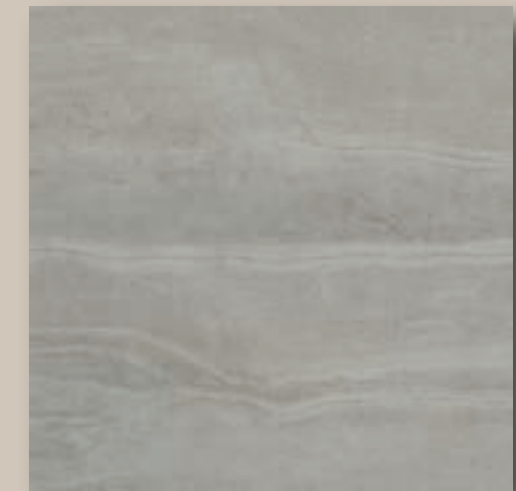

SILVERSTONE

An effortlessly chic looking design fashioned from the silver travertine stone – a type of limestone from natural sedimentary rock that is mostly found in Italy.

Studio Silverstone boasts 9 distinctive faces, forming a natural yet dynamically artistic space. Whether tiled on floors or walls, Studio Silverstone presents 2 distinct surfaces - Matt R10 and Lappato - along with 3 captivating colors: Bianco, Grigio, and Anthracite. This versatility empowers you to recreate your envisioned masterpiece, imparting every room a demure and sophisticated aesthetic.

Tailoring the look to your preference, Studio Silverstone offers 3 formats: 60x60cm, 30x60cm, and 30x30cm, allowing you to play with different levels of sophistication. Beyond aesthetics, Silverstone's low water absorption rate of less than 0.5% ensures a harmonious blend of practicality and elegance.

Embark on a journey to explore the charm of Silverstone and bring your design dreams to life.

GRIGIO