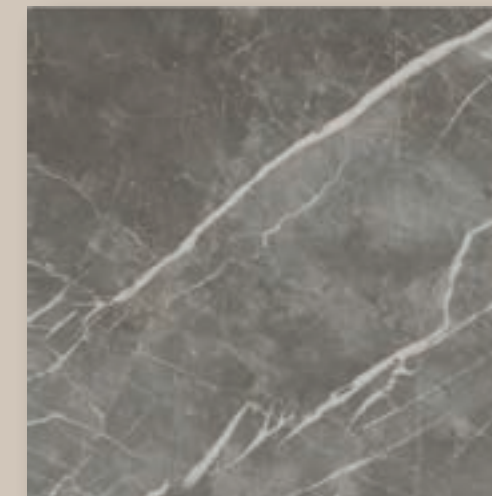

**BIANCO**

**PERLA**

**GRIGIO**

**NERO**

**\*GRIPTEC**

In traditional tile production, surface textures and ease of maintenance used to be on two ends of a continuum. Rough textures provide antislip properties, but are extremely hard to clean. Smooth textures are easy to clean, but are not antislip.