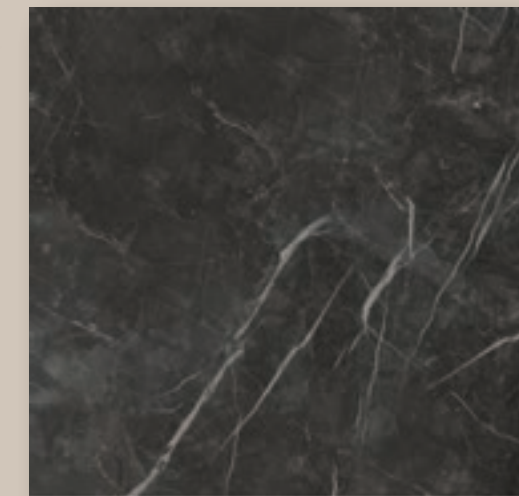

**BIANCO**

**PERLA**

**GRIGIO**

**NERO**

**\*GRIPTEC**

In traditional tile production, surface textures and ease of maintenance used to be on two ends of a continuum. Rough textures provide antislip properties, but are extremely hard to clean. Smooth textures are easy to clean, but are not antislip.