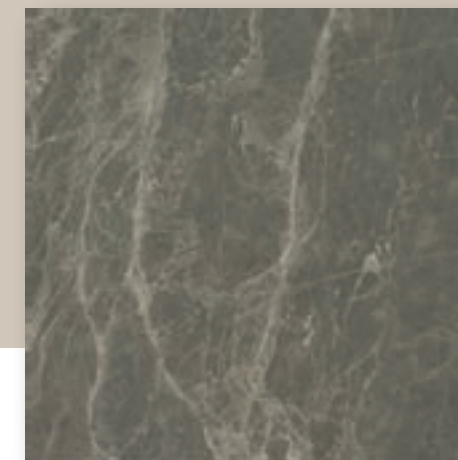

SILVERMINK