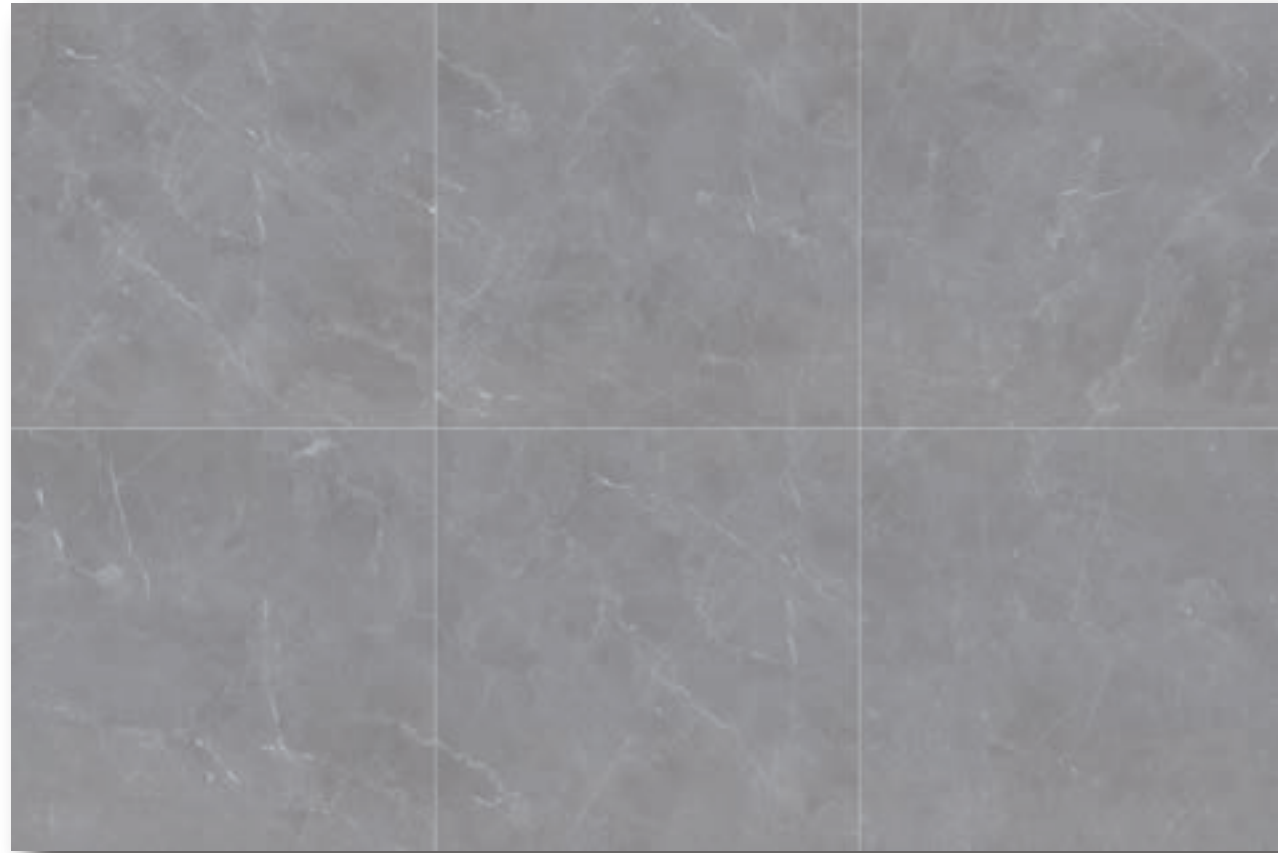

# PETRA GRIGIO

The exquisite marble veinal lines showcase their beauty more vividly on Petra Grigio, creating a captivating visual experience.

The subtle yet striking beauty of Petra Grigio lies in its grey palette intertwined with graceful white marble veining, creating an ambiance that is both contemporary and classic.