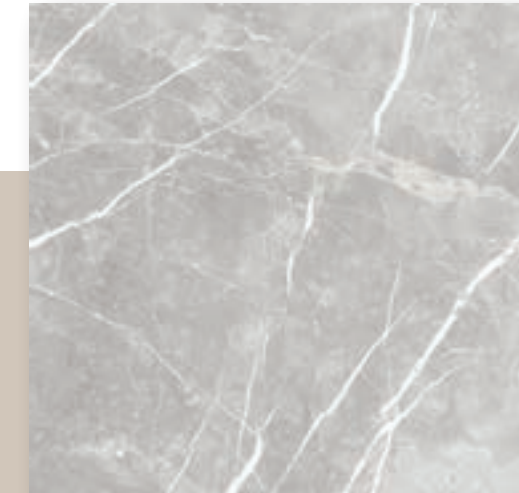

CARNICO

Studio Carnico Series stands firm, rooted in the esteemed Grigio Carnico marble, boasting resilience against low temperatures and proving its excellence for indoor walls and floors.

Studio Carnico unveils its charm in 4 mesmerizing colors: Bianco, Perla, Grigio, and Nero, with each color showcasing a captivating reinterpretation of classic limestone rock through a collection of 9 distinct faces. Available in 3 versatile formats – 60x60cm, 30x60cm, and 30x30cm – Studio Carnico empowers you to channel your creativity, seamlessly shaping your desired ambiance and aesthetic.

Catering to diverse project needs, Studio Carnico offers 2 distinct finishes: GripTec and Polished. Opt for GripTec in spaces with elevated water levels, benefitting from its revolutionary glaze application that enhances slip resistance and ensures easy cleaning. Alternatively, indulge in the signature polished finish, casting a beautiful play of light and introducing a layer of sophistication to your spaces.

With a low water absorption rate of less than 0.5%, Studio Carnico effortlessly adapts to various settings, including those with heightened moisture levels. Choose the Studio Carnico Series for enduring style that transcends time, marking itself as the ultimate choice for timeless elegance.

PERLA

*GRIPTEC

In traditional tile production, surface textures and ease of maintenance used to be on two ends of a continuum. Rough textures provide antislip properties, but are extremely hard to clean. Smooth textures are easy to clean, but are not antislip.