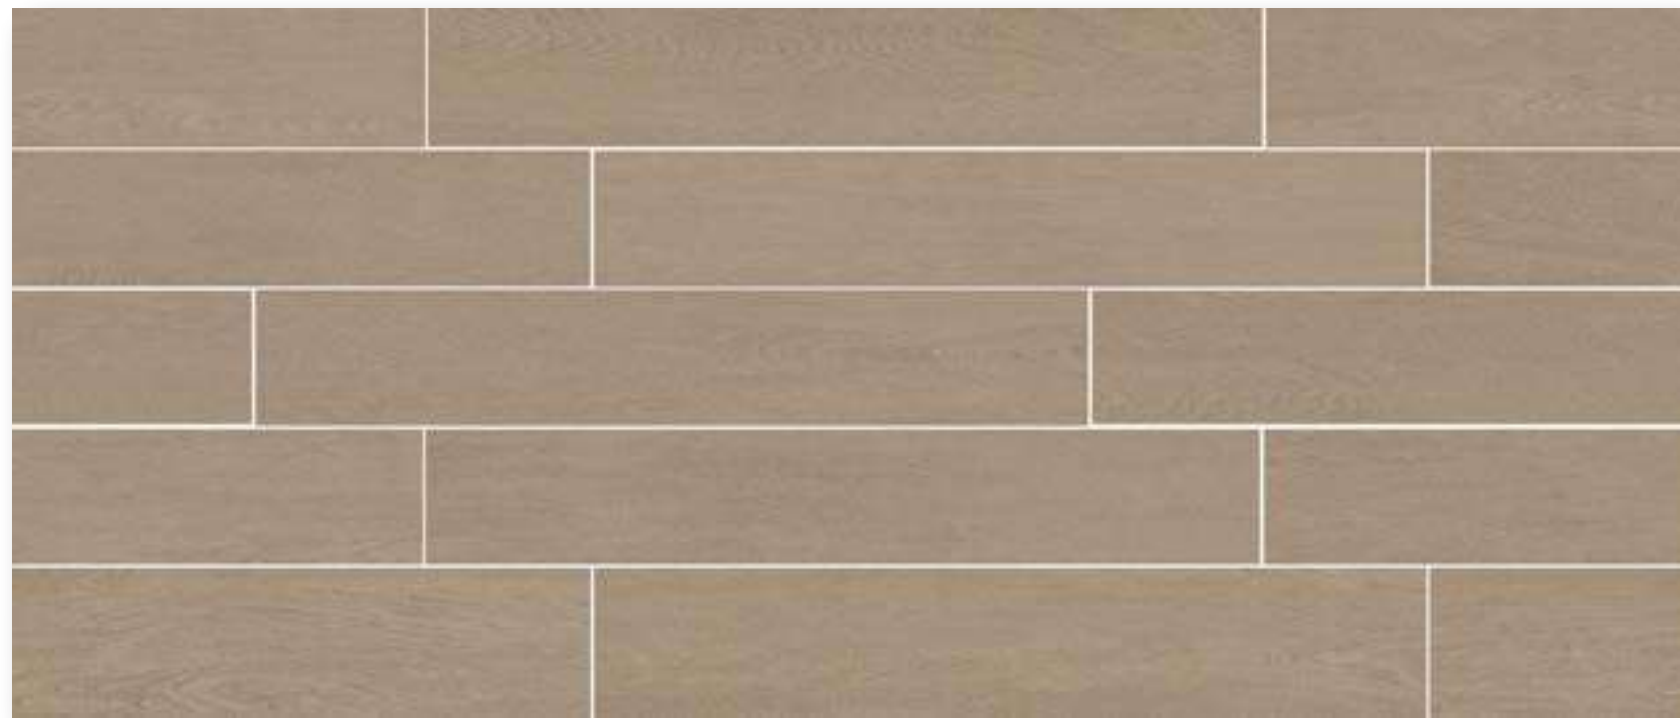

# ALLEYWOOD BEIGE

Alleywood Beige effortlessly emanates the quintessential warmth of natural wood, creating an ambiance that transcends the ordinary.

Alleywood Beige captures the true essence of wood, infusing spaces with an unparalleled sense of cosiness that is destined to elevate every corner it graces.