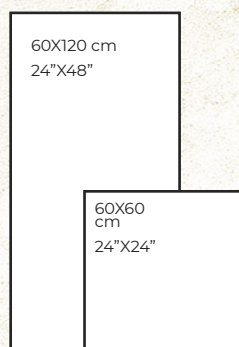

## FORMATS

60 X 120cm  
24" X 48"

60 X 60cm  
24" X 24"

# 2

FORMATS

60X120 cm  
24"X48"

60X60  
cm  
24"X24"

# 6

FACES

**60 X 120 cm**  
**24" X 48"**

**space**  
Ceramics + Porcelain

**FULL  
BODY** RECTIFIED

# 6

FACES

60 X 120 cm  
24" X 48"

**FULL  
BODY** RECTIFIED