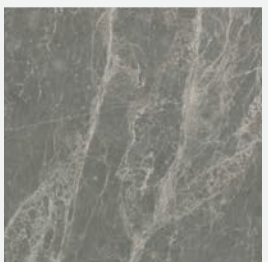

COLORS & SURFACES

Borghini MATT ^{R9} LAPPATO POLISHED

Calacatta Gold SATIN POLISHED

Calacatta Oro SATIN POLISHED

Paloma MATT ^{R10} LAPPATO POLISHED

Silvermink MATT ^{R10} LAPPATO POLISHED

Grigio Imperial MATT ^{R10} LAPPATO POLISHED